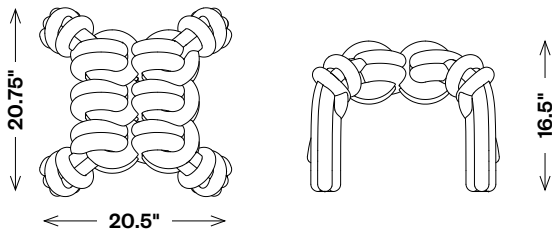

Nudo Ottoman

FOT22001

Materials Shown

Rosso Verona

Dimensions

Width: 20.75"

Depth: 20.5"

Height: 16.5"